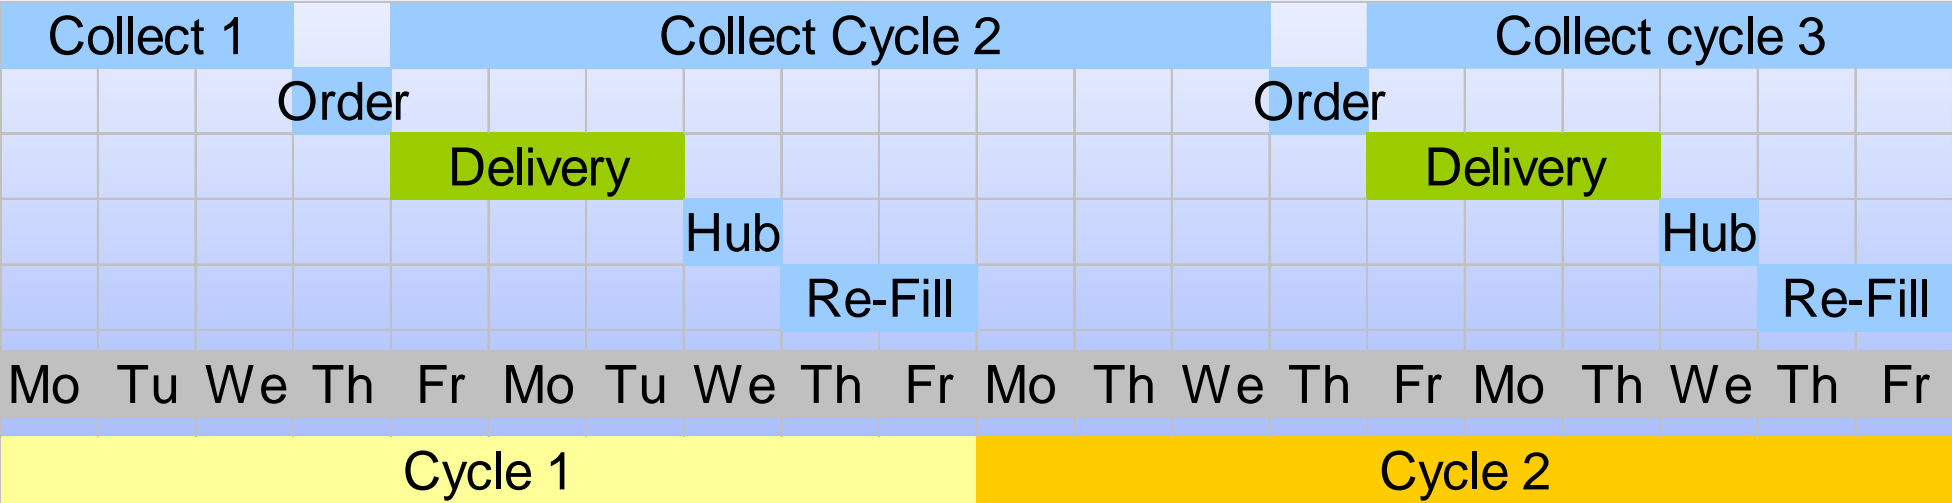

# Example: 2 Week Cycle with ILS